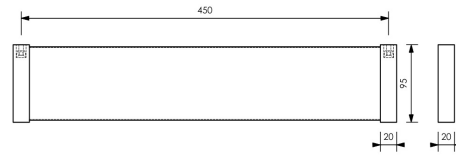

ML6080PSS

Paterson 470mm Shelf in Polished Stainless Steel

Dimensions: 20mmH x 470mmW x 95mmD

ML6080PSS

SPECIFICATION

Material	#304 Grade Polished Stainless Steel
Finish	Polished Stainless Steel
Mounting	Surface Mount Concealed Fix 450mm C to C

NOTES

- Use Dress Trim **ML6094PSS** for soft wall fixing.
- For Metlam Australia Care and Maintenance Guidelines, Installation Instructions, Product Specifications, and Warranty Details, please refer to the Product User Guide.