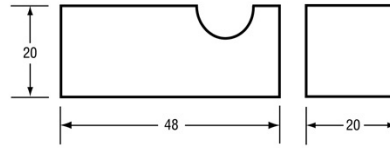

## ML6086PSS

Paterson Robe Hook in Polished Stainless Steel

Dimensions: 20mmH x 20mmW x 48mmD

### SPECIFICATION

Material	#304 Grade Stainless Steel
Finish	Polished Stainless Steel
Mounting	Surface Mount Concealed Fix
Notes	Use Dress Trim ML6094PSS for soft wall fixing.