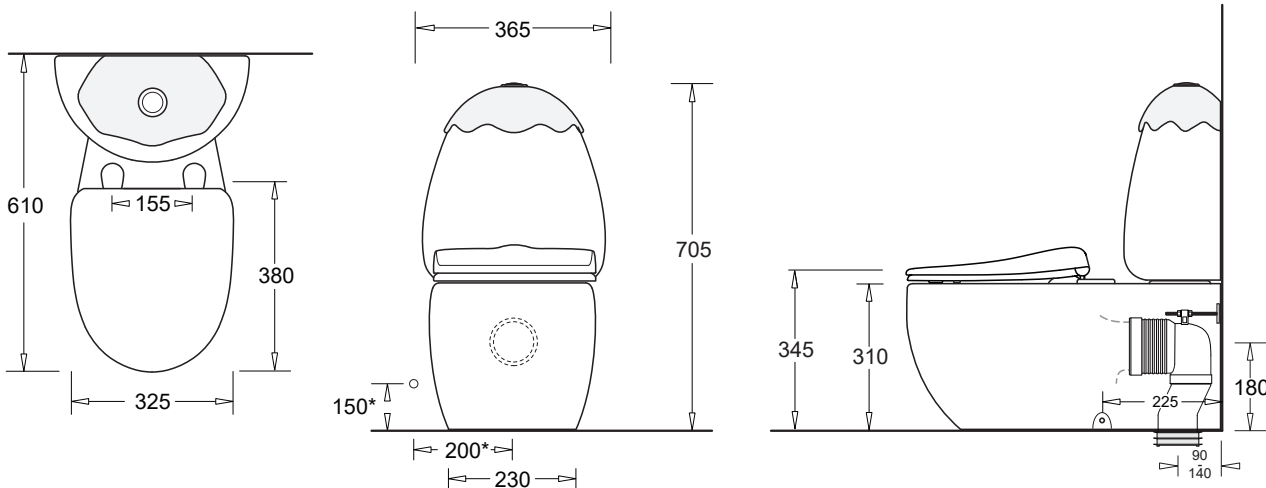

EGG JUNIOR II

BACK TO WALL SUITE FOR CHILDREN

CODE:
JTTE300.301.W
JTTE300.301.G
JTTE300.301.Y

FEATURES

- Child-friendly, egg-shaped, rimless, back to wall vitreous china suite
- Convenient child-height, soft-close, quick release seat
- Range of coloured cistern lids available
- Durable soft-close, quick-release seat
- S or P trap configuration installation, Bottom inlet only
- Adjustable S trap connector XJ334 (90-140mm set out) supplied
- Optional S trap pan connector X011B (140-200mm Set out)
- Integrated child safety kit to prevent cistern lid removal without tools

COMPONENTS

| | | Code |
|------------------------------------|--------|--|
| Egg Jr II BTW toilet pan | White | JTTE300 |
| Egg Jr II cistern tank | White | JTTE301 |
| Egg Jr II cistern lid | White | OR JTTE303W JTTE303G JTTE303Y |
| | Green | |
| | Yellow | |
| Egg Jr II toilet seat | White | JSEE302 |
| Spare Inlet, Outlet and Button Kit | | XJ331 |
| Fixing Screws For WC | | XJ332 |
| Cistern Bolts | | XJ333 |
| Pan connector | | XJ334 |

WARRANTY

Vitreous china 25 years replacement
Toilet seat 5 years replacement
-refer to T&Cs at www.johnsonsuisse.com.au

PRODUCT DIMENSIONS

* RECOMMENDED WATER INLET POSITION

TECHNICAL DATA SHEET

SUPERSEDES ALL PREVIOUS ISSUES

All dimensions are in millimetres and are subject to normal manufacturing variation.
As product development is ongoing BPA reserves the right to vary specifications without notice.
Bathroom Products Australia Pty Ltd ABN 87 079 297 617