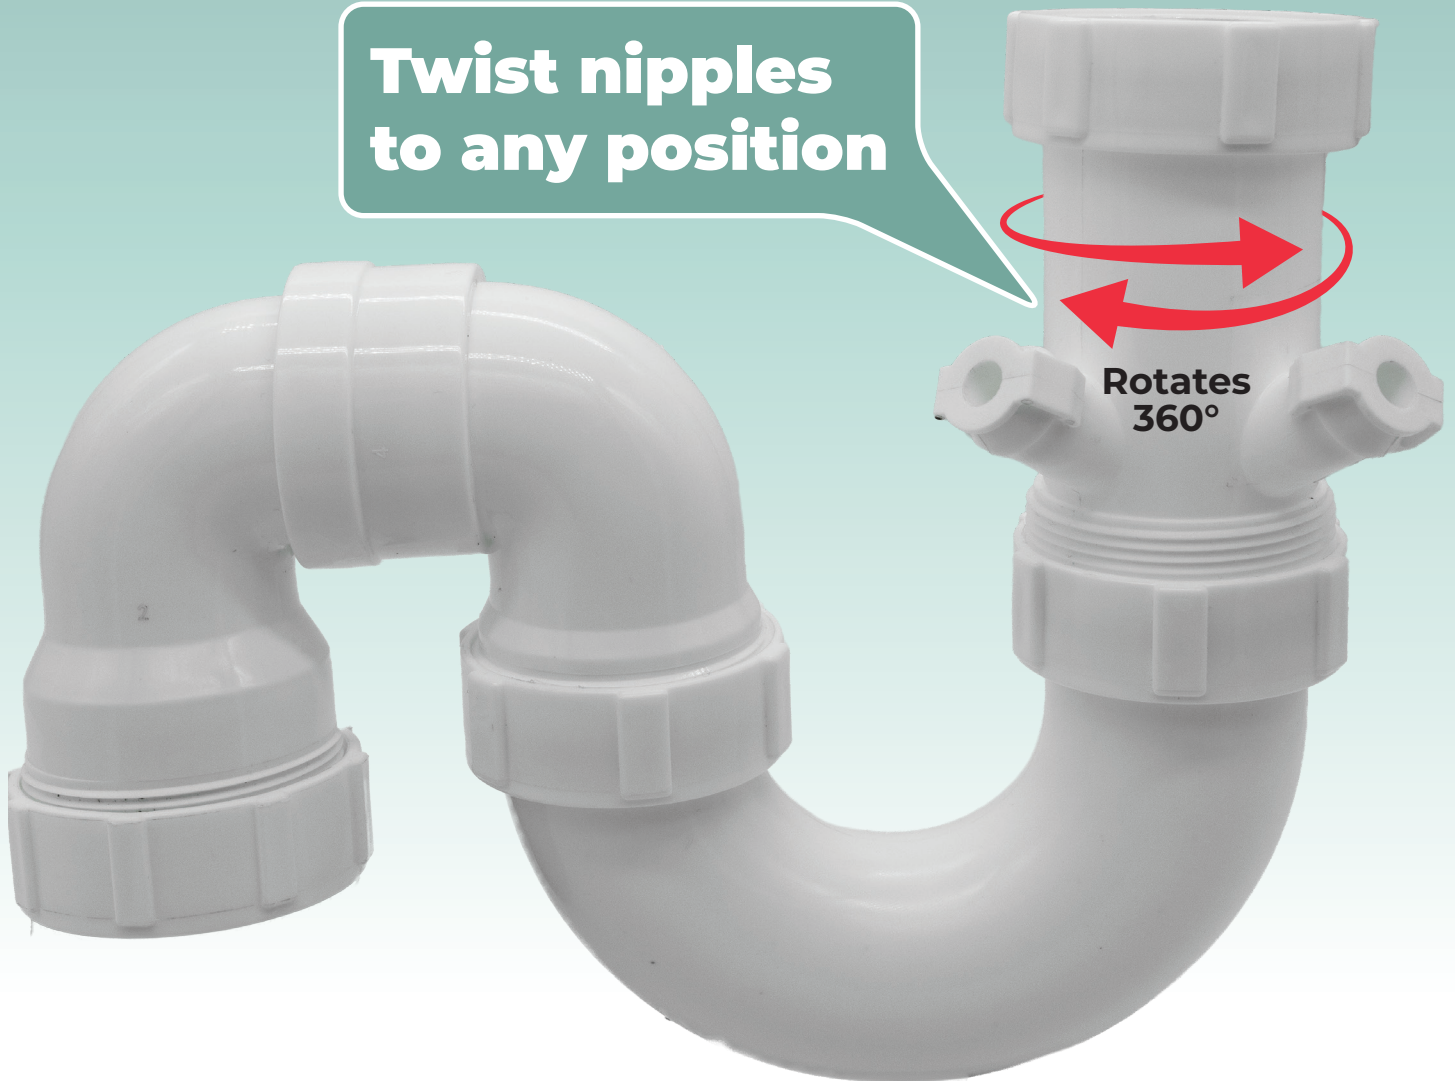

NEW

TWISTER

COMBINATION TRAP

**Twist nipples
to any position**

Remove extension to create a
Low Level Combo Trap

40mm

CODE: DOVMC40

50mm