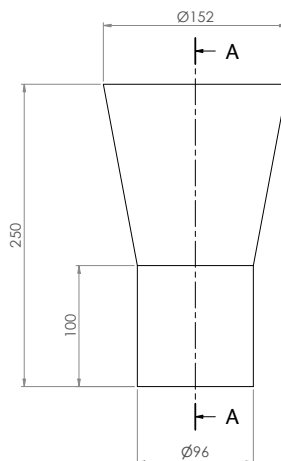

Trade Waste Solutions

Floor Mounted Tundish

CS-FMTUND

- 304 grade stainless steel
- Off the shelf available for immediate delivery
- 96mm Outlet
- Suits 100mm Pipe

Front

Top