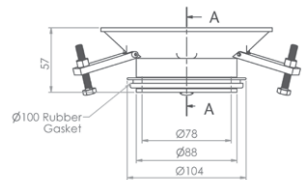

Trade Waste Solutions

100mm Vinyl Floor Waste to suit Timber Floors

FW-100VR

- Solid Brass Body
- Chrome Plated Brass Grate
- Suits 100mm DWV, HDPE Pipe

FWP-100VRF

- 3x Piece Set of Fixing Legs for Under Floor Bracing on The FW-100VR
- Made from Cast Iron Bar

FW-100VR
Sold separately

*Exclusions apply

Top

Bottom

Side

Cross Section

Side

Top