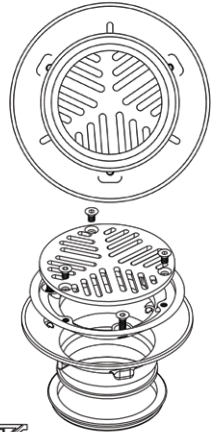

Trade Waste Solutions

100mm Vinyl Floor Waste to suit Timber Floors

FW-100VR

- Solid Brass Body
- Chrome Plated Brass Grate
- Suits 100mm DWV, HDPE Pipe

FWP-100VRF

- 3x Piece Set of Fixing Legs for Under Floor Bracing on The FW-100VR
- Made from Cast Iron Bar

FW-100VR
Sold separately

*Exclusions apply

Top

Bottom

Side

Cross Section

Side

Top

Cross Section