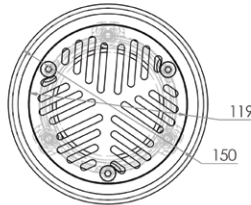

Trade Waste Solutions

100mm Vinyl Floor Waste to suit Timber Floors

FW-100VR

- Solid Brass Body
- Chrome Plated Brass Grate
- Suits 100mm DWV, HDPE Pipe

FWP-100VRF

- 3x Piece Set of Fixing Legs for Under Floor Bracing on The FW-100VR
- Made from Cast Iron Bar

FW-100VR
Sold separately

*Exclusions apply

Top

Bottom

Side

Cross Section

Side

Top