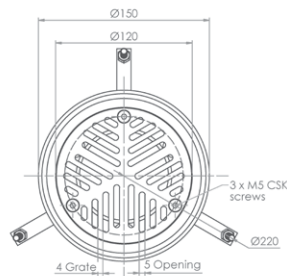

Trade Waste Solutions

100mm Vinyl Floor Waste to suit Timber Floors

FW-100VR

- Solid Brass Body
- Chrome Plated Brass Grate
- Suits 100mm DWV, HDPE Pipe

FWP-100VRF

- 3x Piece Set of Fixing Legs for Under Floor Bracing on The FW-100VR
- Made from Cast Iron Bar

FW-100VR
Sold separately

*Exclusions apply

Top

Bottom

Side

Cross Section

Side

Top