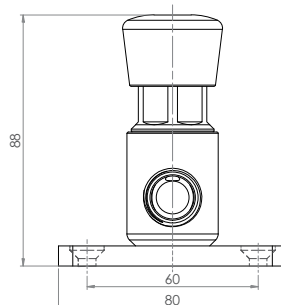

Commercial Tapware

GUARDIAN[®] TAPWARE

Knee & Foot Valves

P-3MSS-FVTF

- 18 Second Timed Flow Foot/Knee Operated Valve 90 Degree Mount. 1/2" MI Connections.

P-3MSS-FVATF

- Adjustable Timed Flow Foot/Knee Operated Valve 90 Degree Mount. 1/2" MI Connections.

Top

Front

Side

Choose cover cap to indicate temperature

P-3MSS-45B

- Angled Floor Bracket Suits P-3MSS-FVATF, P-3MSS-FVATF and P-3MSS-FVM

P-3MSSP-FVATFTA

- Adjustable Timed Flow

P-3MSSP-FVTFTA

- 18 Second Timed Flow
- Replacement Top Assembly

*Exclusions apply