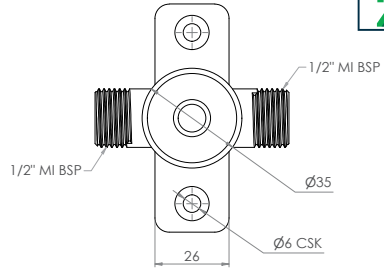

Commercial Tapware

GUARDIAN[®] TAPWARE

Knee & Foot Valves

P-3MSS-FVTF

- 18 Second Timed Flow Foot/Knee Operated Valve 90 Degree Mount. 1/2" MI Connections.

P-3MSS-FVATF

- Adjustable Timed Flow Foot/Knee Operated Valve 90 Degree Mount. 1/2" MI Connections.

Top

Front

Side

Choose cover cap to indicate temperature

P-3MSS-45B

- Angled Floor Bracket Suits P-3MSS-FVATF, P-3MSS-FVATF and P-3MSS-FVM

P-3MSSP-FVATFTA

- Adjustable Timed Flow

P-3MSSP-FVTFTA

- 18 Second Timed Flow
- Replacement Top Assembly

*Exclusions apply