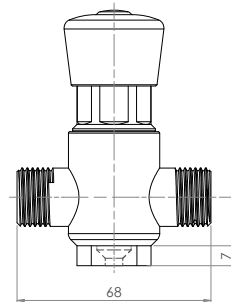

Commercial Tapware

GUARDIAN[®] TAPWARE

Knee & Foot Valves

P-3MSS-FVTF

- 18 Second Timed Flow Foot/Knee Operated Valve 90 Degree Mount. 1/2" MI Connections.

P-3MSS-FVATF

- Adjustable Timed Flow Foot/Knee Operated Valve 90 Degree Mount. 1/2" MI Connections.

Top

Front

Side

Choose cover cap to indicate temperature

P-3MSS-45B

- Angled Floor Bracket Suits P-3MSS-FVATF, P-3MSS-FVATF and P-3MSS-FVM

P-3MSSP-FVATFTA

- Adjustable Timed Flow

P-3MSSP-FVTFTA

- 18 Second Timed Flow
- Replacement Top Assembly

*Exclusions apply