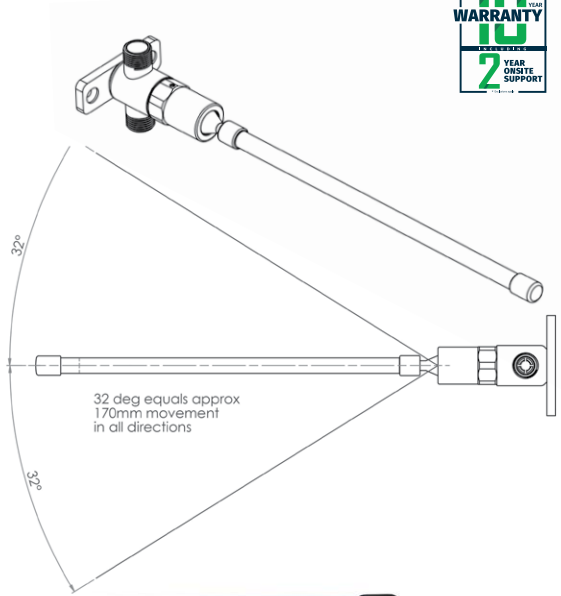

Commercial Tapware

GUARDIAN[®] TAPWARE

Knee Operated Wand Valve

P-3MSS-KWA

- Full S/S Body with Nylon Wand
- Timed Flow Shut Off
- Hands Free Operation
- Robust Lever for Heavy Usage
- The Knee Lever Can Be Operated in Any Direction to Activate Water Flow
- Adjustable 0-18 Seconds
- Working Pressure Range 150 - 500kPa

P-3MSSP-KW

- Replacement to Wand and Spring

Front

T-3MSSP-BOBCART

- Replacement Adjustable Timed Flow Cartridge

Top

*Exclusions apply

3monkeez.com.au