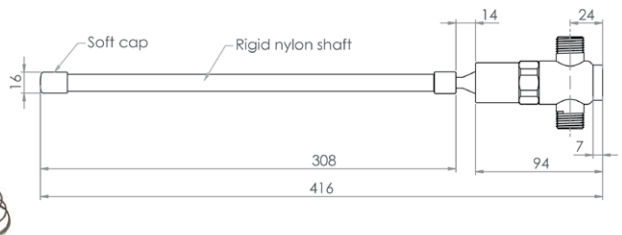

Commercial Tapware

GUARDIAN[®] TAPWARE

Knee Operated Wand Valve

P-3MSS-KWA

- Full S/S Body with Nylon Wand
- Timed Flow Shut Off
- Hands Free Operation
- Robust Lever for Heavy Usage
- The Knee Lever Can Be Operated in Any Direction to Activate Water Flow
- Adjustable 0-18 Seconds
- Working Pressure Range 150 - 500kPa

P-3MSSP-KW

- Replacement to Wand and Spring

Front

T-3MSSP-BOBCART

- Replacement Adjustable Timed Flow Cartridge

Top

*Exclusions apply

3monkeez.com.au