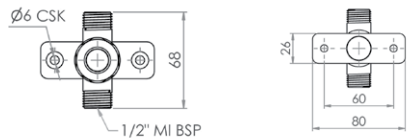

Commercial Tapware

GUARDIAN[®] TAPWARE

Knee Operated Wand Valve

P-3MSS-KWA

- Full S/S Body with Nylon Wand
- Timed Flow Shut Off
- Hands Free Operation
- Robust Lever for Heavy Usage
- The Knee Lever Can Be Operated in Any Direction to Activate Water Flow
- Adjustable 0-18 Seconds
- Working Pressure Range 150 - 500kPa

P-3MSSP-KW

- Replacement to Wand and Spring

Front

T-3MSSP-BOBCART

- Replacement Adjustable Timed Flow Cartridge

Top

*Exclusions apply

3monkeez.com.au