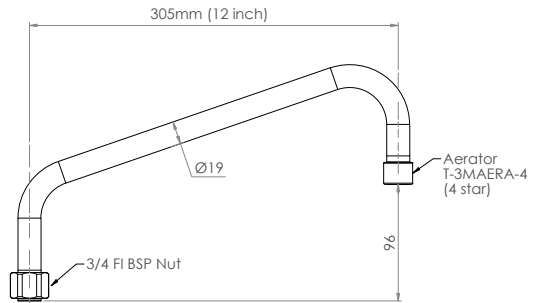

## Standard Spouts

- Full S/S Construction
- 6", 8" or 12" Spout Available - 4 Star 7.5LPM

T-3M3006-SO - 6" Spout Only

T-3M3008-SO - 8" Spout Only

T-3M3012-SO - 12" Spout Only

T-3M006-SO

6" Spout (152mm)

8" Spout (203mm)

12" Spout (305mm)

T-3M008-SO

T-3M012-SO