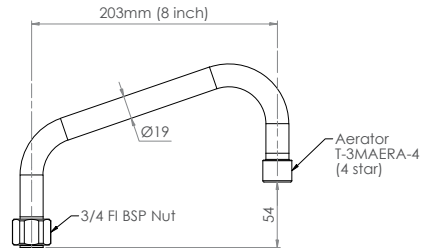

## Standard Spouts

- Full S/S Construction
- 6", 8" or 12" Spout Available - 4 Star 7.5LPM

T-3M3006-SO - 6" Spout Only

T-3M3008-SO - 8" Spout Only

T-3M3012-SO - 12" Spout Only

T-3M006-SO

6" Spout (152mm)

8" Spout (203mm)

12" Spout (305mm)

T-3M008-SO

T-3M012-SO