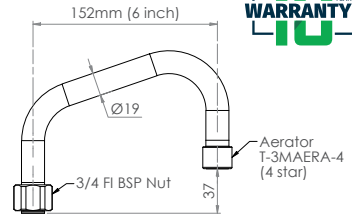

## Standard Spouts

- Full S/S Construction
- 6", 8" or 12" Spout Available - 4 Star 7.5LPM

T-3M3006-SO - 6" Spout Only

T-3M3008-SO - 8" Spout Only

T-3M3012-SO - 12" Spout Only

T-3M006-SO

6" Spout (152mm)

8" Spout (203mm)

12" Spout (305mm)

T-3M008-SO

T-3M012-SO