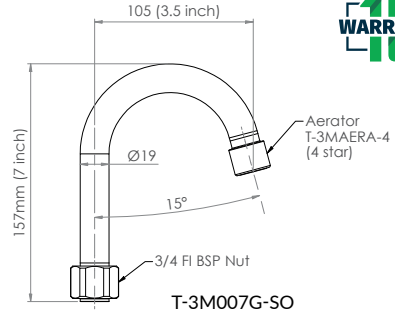

## Gooseneck Spouts

- Full S/S Construction
- 7" or 12" Gooseneck Spout Available - 4 Star 7.5LPM

**T-3M3007G-SO** - 7" Gooseneck Spout Only

**T-3M3012G-SO** - 12" Gooseneck Spout Only

7" (178MM)  
Gooseneck Spout

12" (305MM)  
Gooseneck Spout

## T-3M1514

- 1x Food Grade Grease, 2x Pot Filler O Rings and 1x Pot Filler Circlip
- Suitable for: T-3M3006-SO, T-3M3008-SO - 8", T-3M3012-SO, T-3M3007G-SO and T-3M3012G-SO

\*Exclusions apply

[3monkeez.com.au](http://3monkeez.com.au)