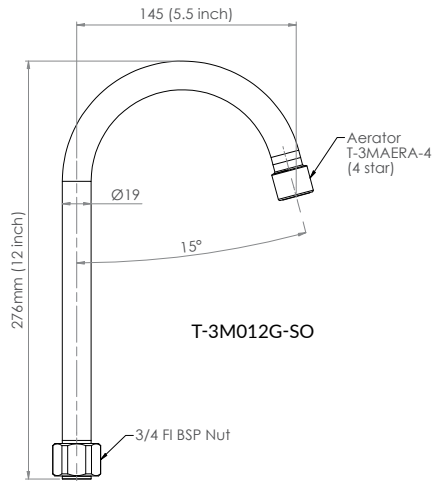

## Gooseneck Spouts

- Full S/S Construction
- 7" or 12" Gooseneck Spout Available - 4 Star 7.5LPM

**T-3M3007G-SO** - 7" Gooseneck Spout Only

**T-3M3012G-SO** - 12" Gooseneck Spout Only

7" (178MM)  
Gooseneck Spout

12" (305MM)  
Gooseneck Spout