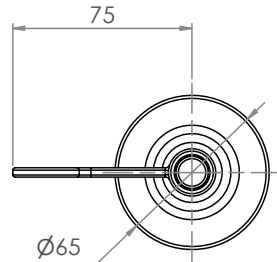

Accessories & Spare Parts

GUARDIAN[®] TAPWARE

Lever Handle Top Assembly

T-3M60200

Wall Top Assembly

- ¼ Turn Ceramic Disc Lever Handles
- Stainless Steel Outer, Brass Internals
- ½" MI BSP

Front

T-3M60210

Basin Top Assembly

- ¼ Turn Ceramic Disc Lever Handles
- Stainless Steel Outer, Brass Internals
- ½" MI BSP

Side

*Exclusions apply

3monkeez.com.au