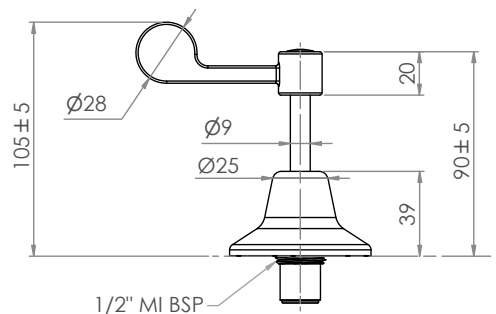

Accessories & Spare Parts

GUARDIAN[®] TAPWARE

Lever Handle Top Assembly

T-3M60200

Wall Top Assembly

- ¼ Turn Ceramic Disc Lever Handles
- Stainless Steel Outer, Brass Internals
- ½" MI BSP

Front

T-3M60210

Basin Top Assembly

- ¼ Turn Ceramic Disc Lever Handles
- Stainless Steel Outer, Brass Internals
- ½" MI BSP

Side

*Exclusions apply

3monkeez.com.au