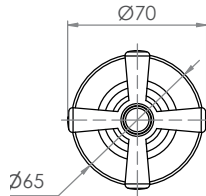

Accessories & Spare Parts

GUARDIAN[®] TAPWARE

Cross Handle Top Assembly

T-3M60300

Wall Top Assembly

- ¼ Turn Ceramic Disc Cross Handles
- Stainless Steel Outer, Brass Internals

Top

Front

T-3M60310

Basin Top Assembly

- ¼ Turn Ceramic Disc Cross Handles
- Stainless Steel Outer, Brass Internals

Top

Front

*Exclusions apply

3monkeez.com.au