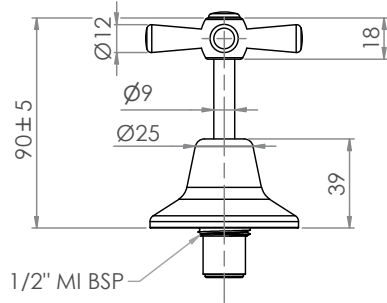

Accessories & Spare Parts

GUARDIAN[®] TAPWARE

Cross Handle Top Assembly

T-3M60300

Wall Top Assembly

- ¼ Turn Ceramic Disc Cross Handles
- Stainless Steel Outer, Brass Internals

Top

Front

T-3M60310

Basin Top Assembly

- ¼ Turn Ceramic Disc Cross Handles
- Stainless Steel Outer, Brass Internals

Top

Front

*Exclusions apply

3monkeez.com.au