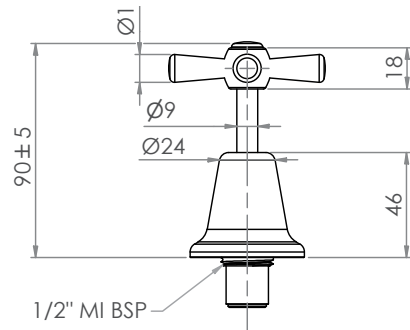

Accessories & Spare Parts

GUARDIAN[®] TAPWARE

Cross Handle Top Assembly

T-3M60300

Wall Top Assembly

- ¼ Turn Ceramic Disc Cross Handles
- Stainless Steel Outer, Brass Internals

Top

Front

T-3M60310

Basin Top Assembly

- ¼ Turn Ceramic Disc Cross Handles
- Stainless Steel Outer, Brass Internals

Top

Front

*Exclusions apply

3monkeez.com.au