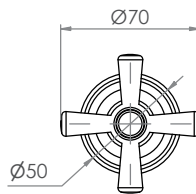

Accessories & Spare Parts

GUARDIAN[®] TAPWARE

Cross Handle Top Assembly

T-3M60300

Wall Top Assembly

- ¼ Turn Ceramic Disc Cross Handles
- Stainless Steel Outer, Brass Internals

Top

Front

T-3M60310

Basin Top Assembly

- ¼ Turn Ceramic Disc Cross Handles
- Stainless Steel Outer, Brass Internals

Top

Front

*Exclusions apply

3monkeez.com.au