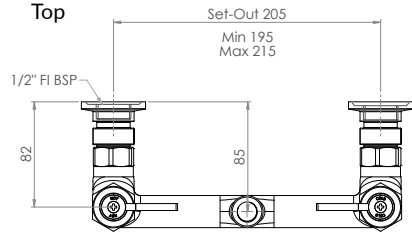

Accessories & Spare Parts

GUARDIAN[®] TAPWARE

Exposed Wall Mount Tap Body

T-3M61689

- Full S/S Construction
- Exposed Wall Mount Tap Body Including Spreaders and 1/2 Turn Rising Spindles
- 1/2" FI BSP Inlets
- 3/8" FI BSP Riser Connection
- Working Pressure Range 150kPa-500kPa
- Maximum Operating Temperature 80 Degrees