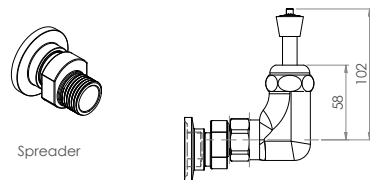

Side

*Exclusions apply

3monkeez.com.au