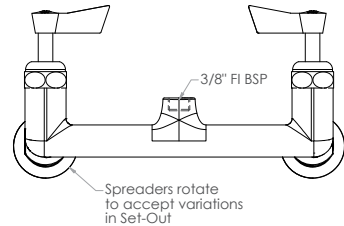

Accessories & Spare Parts

GUARDIAN® TAPWARE

Exposed Wall Mount Tap Body

T-3M61689

- Full S/S Construction
- Exposed Wall Mount Tap Body Including Spreaders and 1/2 Turn Rising Spindles
- 1/2" FI BSP Inlets
- 3/8" FI BSP Riser Connection
- Working Pressure Range 150kPa-500kPa
- Maximum Operating Temperature 80 Degrees

Top

Front

*Exclusions apply

3monkeez.com.au