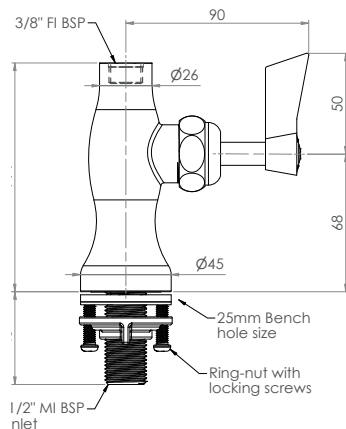

Accessories & Spare Parts

W
Lead Free
AS 2718
23145

GUARDIAN® TAPWARE

Single Bench Mount Body

T-3M63300

- Single Bench Mount with 1/2" MI BSP Inlet
- 3/8" FI BSP Riser Connection
- 1/2 Turn Rising Spindle

Top

Front

Side

*Exclusions apply

3monkeez.com.au