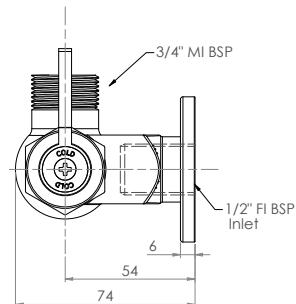

Accessories & Spare Parts

W
Lead Free
AS 2718
23145

GUARDIAN® TAPWARE

Single Wall Mount Body

T-3M63700

- Single Wall Mount with 1/2" FI BSP Inlet
- 3/4" MI BSP Outlet
- 1/2 Turn Rising Spindle

Top

Side

Front

*Exclusions apply

3monkeez.com.au