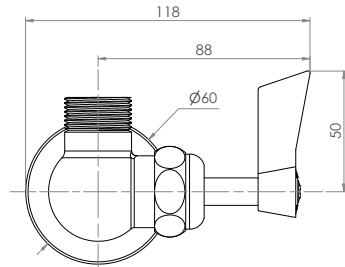

Accessories & Spare Parts

W
Lead Free
AS 2718
23145

GUARDIAN[®] TAPWARE

Single Wall Mount Body

T-3M63700

- Single Wall Mount with 1/2" FI BSP Inlet
- 3/4" MI BSP Outlet
- 1/2 Turn Rising Spindle

Top

Side