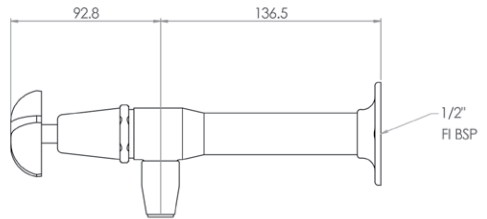

Commercial Tapware

GUARDIAN TAPWARE®

Wall Mount Cam Action Bottle Filler

T-3MSS-BFC

- Full S/S Construction
- ½" FI BSP Inlet
- Self-Closing Valves for Water Efficiency
- WELS 6 Star 1.5LPM
- Working Pressure Range 150kPa-500kPa
- Maximum Operating Temperature 40 Degrees

Front

Side

Top

*Exclusions apply