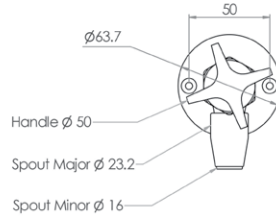

Commercial Tapware

GUARDIAN TAPWARE®

Wall Mount Cam Action Bottle Filler

T-3MSS-BFC

- Full S/S Construction
- ½" FI BSP Inlet
- Self-Closing Valves for Water Efficiency
- WELS 6 Star 1.5LPM
- Working Pressure Range 150kPa-500kPa
- Maximum Operating Temperature 40 Degrees

Front

Side

Top

*Exclusions apply