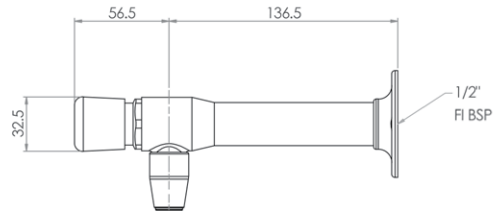

Commercial Tapware

GUARDIAN® TAPWARE

Wall Mount Push Button Bottle Filler

T-3MSS-BFP

- Full S/S Construction
- ½" FI BSP Inlet
- Self-Closing Valves for Water Efficiency
- WELS 6 Star 1.5LPM
- Working Pressure Range 150kPa-500kPa
- Maximum Operating Temperature 40 Degrees

Side

*Exclusions apply

3monkeez.com.au