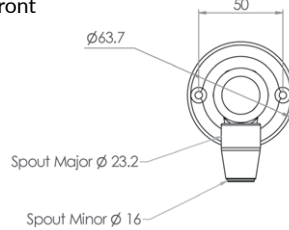

Commercial Tapware

GUARDIAN® TAPWARE

Wall Mount Push Button Bottle Filler

T-3MSS-BFP

- Full S/S Construction
- ½" FI BSP Inlet
- Self-Closing Valves for Water Efficiency
- WELS 6 Star 1.5LPM
- Working Pressure Range 150kPa-500kPa
- Maximum Operating Temperature 40 Degrees

Front