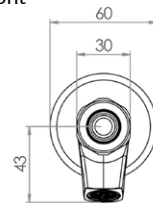

Commercial Tapware

GUARDIAN TAPWARE®

Lever Handle Bib Tap

T-3MSS-BTML – Mechanical Operation-On/Off

T-3MSS-BT6L – 6 Second Timed Flow

T-3MSS-BT18L – 18 Second Timed Flow

T-3MSS-BTAL – Adjustable Timed Flow

- Full S/S Construction
- ½" MI BSP
- ½" FI BSP Extension Piece Included
- WELS 6 Star 3LPM
- Working Pressure Range 150kPa-500kPa
- Maximum Operating Temperature 60 Degrees
- Lever Handle to Comply with AS1428.1

Side

Front

Without 73mm Extension

*Exclusions apply