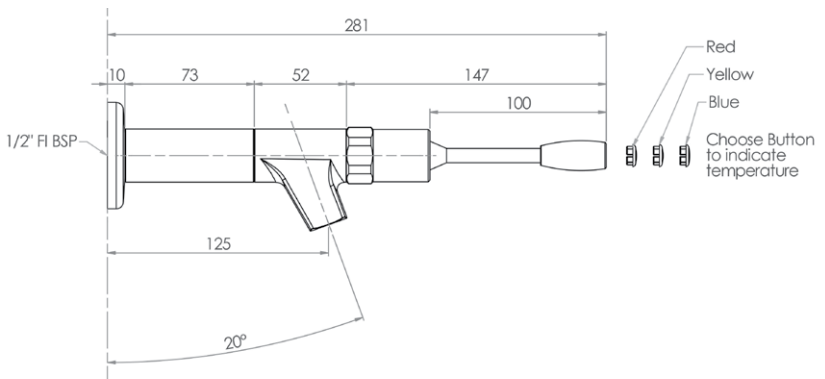

Commercial Tapware

GUARDIAN TAPWARE®

Lever Handle Bib Tap

T-3MSS-BTML – Mechanical Operation-On/Off

T-3MSS-BT6L – 6 Second Timed Flow

T-3MSS-BT18L – 18 Second Timed Flow

T-3MSS-BTAL – Adjustable Timed Flow

- Full S/S Construction
- ½" MI BSP
- ½" FI BSP Extension Piece Included
- WELS 6 Star 3LPM
- Working Pressure Range 150kPa-500kPa
- Maximum Operating Temperature 60 Degrees
- Lever Handle to Comply with AS1428.1

Side

Front

Without 73mm Extension

*Exclusions apply