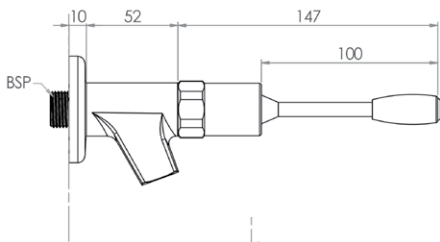

Commercial Tapware

GUARDIAN TAPWARE®

Lever Handle Bib Tap

T-3MSS-BTML – Mechanical Operation-On/Off

T-3MSS-BT6L – 6 Second Timed Flow

T-3MSS-BT18L – 18 Second Timed Flow

T-3MSS-BTAL – Adjustable Timed Flow

- Full S/S Construction
- ½" MI BSP
- ½" FI BSP Extension Piece Included
- WELS 6 Star 3LPM
- Working Pressure Range 150kPa-500kPa
- Maximum Operating Temperature 60 Degrees
- Lever Handle to Comply with AS1428.1

Side

Front

Without 73mm Extension

*Exclusions apply