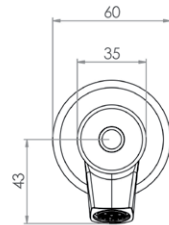

Commercial Tapware

GUARDIAN TAPWARE®

Push Button Bib Tap

T-3MSS-BTMPB – Mechanical Operation-On/Off

T-3MSS-BT6PB – 6 Second Timed Flow

T-3MSS-BT18PB – 18 Second Timed Flow

T-3MSS-BTAPB – Adjustable Timed Flow

- Full S/S Construction
- ½" MI BSP
- ½" FI BSP Extension Piece Included
- WELS 6 Star 3LPM
- Working Pressure Range 150kPa-500kPa
- Maximum Operating Temperature 60 Degrees

Front

Side

Adjustable Bib and Pillar Taps