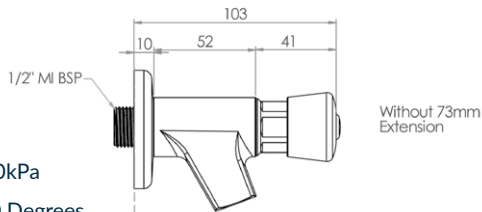

Commercial Tapware

GUARDIAN TAPWARE®

Push Button Bib Tap

T-3MSS-BTMPB – Mechanical Operation-On/Off

T-3MSS-BT6PB – 6 Second Timed Flow

T-3MSS-BT18PB – 18 Second Timed Flow

T-3MSS-BTAPB – Adjustable Timed Flow

- Full S/S Construction
- ½" MI BSP
- ½" FI BSP Extension Piece Included
- WELS 6 Star 3LPM
- Working Pressure Range 150kPa-500kPa
- Maximum Operating Temperature 60 Degrees

Front

Side

Adjustable Bib and Pillar Taps

3monkeez are first to offer a fully adjustable time flow cartridge as an option for Bib and Pillar Taps.

This unique feature allows the shut off time of the tap to be easily adjusted between 0 seconds (on/off) to 18 seconds plus; giving you the flexibility to vary the flow time to suit any application or requirement. Results may vary to due different pressures.