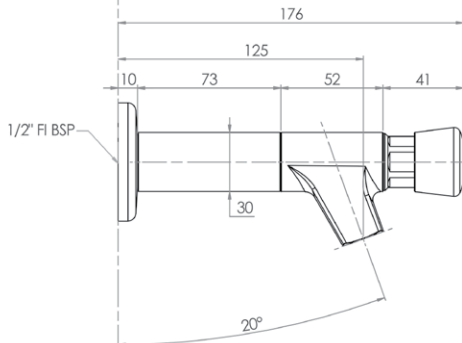

Commercial Tapware

GUARDIAN TAPWARE®

Push Button Bib Tap

T-3MSS-BTMPB – Mechanical Operation-On/Off

T-3MSS-BT6PB – 6 Second Timed Flow

T-3MSS-BT18PB – 18 Second Timed Flow

T-3MSS-BTAPB – Adjustable Timed Flow

- Full S/S Construction
- ½" MI BSP
- ½" FI BSP Extension Piece Included
- WELS 6 Star 3LPM
- Working Pressure Range 150kPa-500kPa
- Maximum Operating Temperature 60 Degrees

Front

Side

Adjustable Bib and Pillar Taps

3monkeez are first to offer a fully adjustable time flow cartridge as an option for Bib and Pillar Taps.

This unique feature allows the shut off time of the tap to be easily adjusted between 0 seconds (on/off) to 18 seconds plus; giving you the flexibility to vary the flow time to suit any application or requirement. Results may vary to due different pressures.