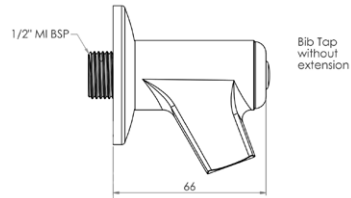

Commercial Tapware

GUARDIAN TAPWARE®

Bib Tap with Wall Mount Sensor

T-3MSS-BTSWB (battery operated)

T-3MSS-BTSMW (mains operated)

- Infrared 6 Sec Timed Sensor
- Full S/S Construction
- Equipped with 3monkeez Sensor Technology for Hands-Free Operation
- Sensor is Wall Mounted
- Available as Battery Powered or Mains Operated
- 1/2" MI BSP
- 1/2" FI BSP Extension Piece Included
- WELS 6 Star 3LPM
- Working Pressure Range 150kPa-500kPa
- Maximum Operating Temperature 60 Degrees
- Battery Powered – 2x CR123 3V Lithium Batteries Estimates 80,000 Cycles

Side

Front