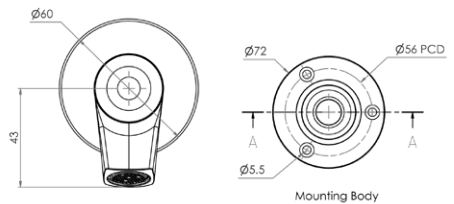

*Exclusions apply

3monkeez.com.au