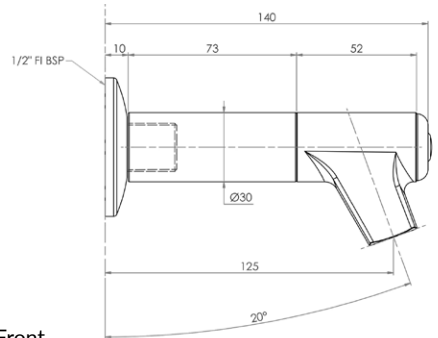

Commercial Tapware

GUARDIAN TAPWARE®

Bib Tap with Wall Mount Sensor

T-3MSS-BTSWB (battery operated)

T-3MSS-BTSMW (mains operated)

- Infrared 6 Sec Timed Sensor
- Full S/S Construction
- Equipped with 3monkeez Sensor Technology for Hands-Free Operation
- Sensor is Wall Mounted
- Available as Battery Powered or Mains Operated
- 1/2" MI BSP
- 1/2" FI BSP Extension Piece Included
- WELS 6 Star 3LPM
- Working Pressure Range 150kPa-500kPa
- Maximum Operating Temperature 60 Degrees
- Battery Powered – 2x CR123 3V Lithium Batteries Estimates 80,000 Cycles

Side

Front