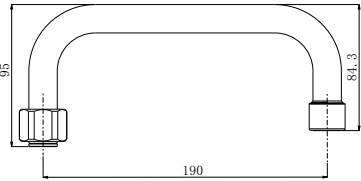

Accessories & Spare Parts

GUARDIAN[®] TAPWARE

Cleaner Sink Spouts and Accessories

T-3MSS-CSSEW

- Fixed Standard Spout Only
- Suits: T-3MCSKIT-E08

T-3MSS-CSSEW

T-3MSS-CSSCW

- Fixed Straight Spout with Wall Mount
- Suits: T-3MCSKIT-C08

T-3MSS-CSSCW

T-3MSS-CSTSB

- GUARDIAN- Cleaners Sink Tap Set Spout Bracket with Wall Mount Plate and Bucket Hook. 304 Grade S/S
- Suits: T-3MCSKIT-E08 and T-3MCSKIT-C08

T-3MSS-CSSEW

T-3MSS-CSSCW

T-3MSS-CSTSB