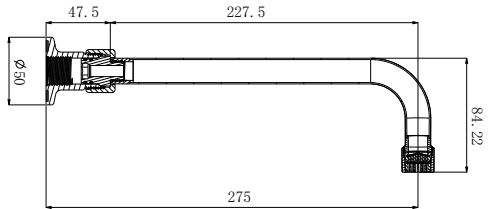

Accessories & Spare Parts

GUARDIAN[®] TAPWARE

Cleaner Sink Spouts and Accessories

T-3MSS-CSSEW

- Fixed Standard Spout Only
- Suits: T-3MCSKIT-E08

T-3MSS-CSSEW

T-3MSS-CSSCW

- Fixed Straight Spout with Wall Mount
- Suits: T-3MCSKIT-C08

T-3MSS-CSSCW

T-3MSS-CSTSB

- GUARDIAN- Cleaners Sink Tap Set Spout Bracket with Wall Mount Plate and Bucket Hook. 304 Grade S/S
- Suits: T-3MCSKIT-E08 and T-3MCSKIT-C08

T-3MSS-CSSEW

T-3MSS-CSSCW

T-3MSS-CSTSB