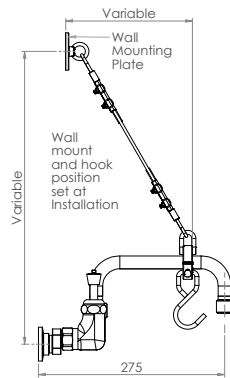

Accessories & Spare Parts

GUARDIAN[®] TAPWARE

Cleaner Sink Spouts and Accessories

T-3MSS-CSSEW

- Fixed Standard Spout Only
- Suits: T-3MCSKIT-E08

T-3MSS-CSSEW

T-3MSS-CSSCW

- Fixed Straight Spout with Wall Mount
- Suits: T-3MCSKIT-C08

T-3MSS-CSSCW

T-3MSS-CSTSB

- GUARDIAN- Cleaners Sink Tap Set Spout Bracket with Wall Mount Plate and Bucket Hook. 304 Grade S/S
- Suits: T-3MCSKIT-E08 and T-3MCSKIT-C08

T-3MSS-CSSEW

T-3MSS-CSSCW

T-3MSS-CSTSB