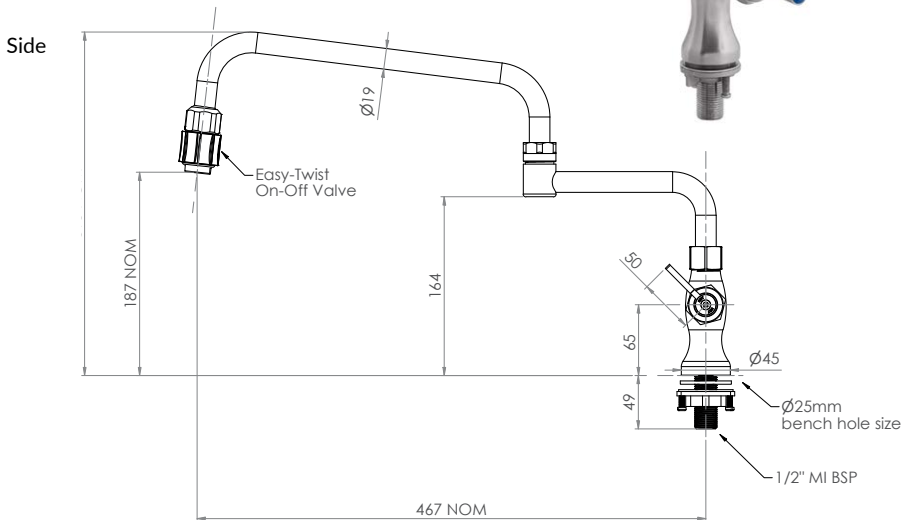

Commercial Tapware

GUARDIAN[®] TAPWARE

Single Bench Mounted Pot and Kettle Filler

T-3MSS-PKH

- Folding Outlet and Stop
- Single Control Tap for Single Temperature, Cold or Pre-Mixed Water
- ½" MI BSP Inlet
- Fills Pots and Kettles Fast
- Working Pressure Range 150kPa-500kPa
- Maximum Operating Temperature 80 Degrees

T-3MSSP-PKTWIST

T-3M1514

*Exclusions apply

3monkeez.com.au