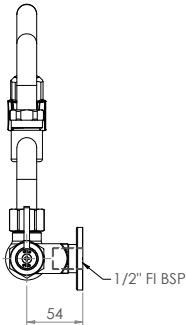

Commercial Tapware

GUARDIAN[®] TAPWARE

Single Wall Mounted Pot and Kettle Filler

T-3MSS-PKW

- Folding Outlet and Stop
- Single Control Tap for Single Temperature, Cold or Pre-Mixed Water
- ½" FI BSP Inlet
- Fills Pots and Kettles Fast
- Working Pressure Range 150kPa-500kPa
- Maximum Operating Temperature 80 Degrees

Side

Front

T-3MSSP-PKTWIST

T-3M1514

*Exclusions apply

3monkeez.com.au