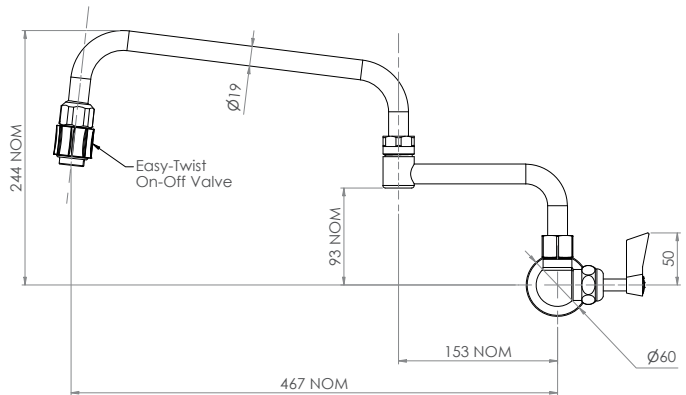

Commercial Tapware

GUARDIAN[®] TAPWARE

Single Wall Mounted Pot and Kettle Filler

T-3MSS-PKW

- Folding Outlet and Stop
- Single Control Tap for Single Temperature, Cold or Pre-Mixed Water
- ½" FI BSP Inlet
- Fills Pots and Kettles Fast
- Working Pressure Range 150kPa-500kPa
- Maximum Operating Temperature 80 Degrees

Side

Front

T-3MSSP-PKTWIST

T-3M1514

*Exclusions apply

3monkeez.com.au