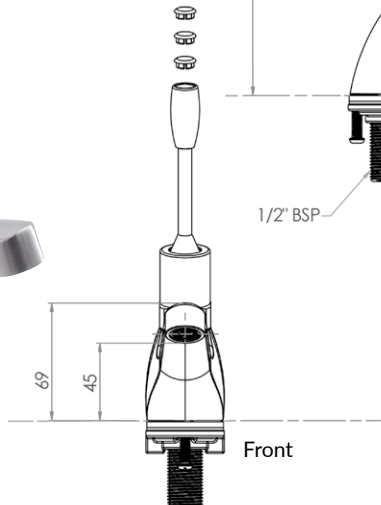

Commercial Tapware

GUARDIAN[®] TAPWARE

Lever Handle Pillar Tap

T-3MSS-PTML – Mechanical Operation-On/Off

T-3MSS-PT6L – 6 Second Timed Flow

T-3MSS-PT18L – 18 Second Timed Flow

T-3MSS-PTAL – Adjustable Timed Flow

- Full S/S Construction
- ½" MI BSP
- WELS 6 Star 3LPM
- Working Pressure Range 150kPa-500kPa
- Maximum Operating Temperature 60 Degrees
- Lever Handle to Comply with AS1428.1

Top

Side

Choose Button to indicate temperature