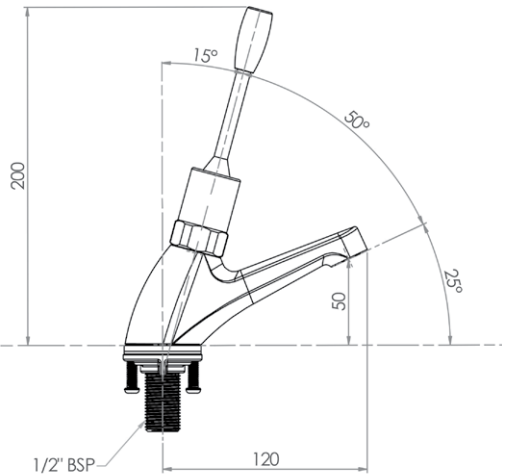

Commercial Tapware

GUARDIAN[®] TAPWARE

Lever Handle Pillar Tap

T-3MSS-PTML – Mechanical Operation-On/Off

T-3MSS-PT6L – 6 Second Timed Flow

T-3MSS-PT18L – 18 Second Timed Flow

T-3MSS-PTAL – Adjustable Timed Flow

- Full S/S Construction
- ½" MI BSP
- WELS 6 Star 3LPM
- Working Pressure Range 150kPa-500kPa
- Maximum Operating Temperature 60 Degrees
- Lever Handle to Comply with AS1428.1

Top

Side

Choose Button to indicate temperature