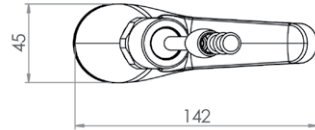

Commercial Tapware

GUARDIAN[®] TAPWARE

Lever Handle Pillar Tap

T-3MSS-PTML – Mechanical Operation-On/Off

T-3MSS-PT6L – 6 Second Timed Flow

T-3MSS-PT18L – 18 Second Timed Flow

T-3MSS-PTAL – Adjustable Timed Flow

- Full S/S Construction
- ½" MI BSP
- WELS 6 Star 3LPM
- Working Pressure Range 150kPa-500kPa
- Maximum Operating Temperature 60 Degrees
- Lever Handle to Comply with AS1428.1

Top

Side

Choose Button to indicate temperature