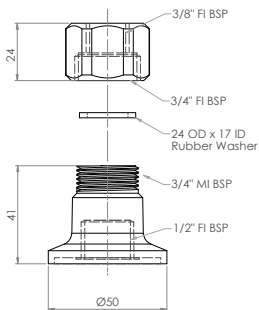

Accessories & Spare Parts

GUARDIAN[®] TAPWARE

Wall Elbow & Bench Outlet

T-3MWELB-C - Wall Elbow

T-3M2927-AR - Bench Outlet

- Full S/S Construction
- 1/2" FI BSP Inlet
- 3/8" FI BSP Riser Connection

Top

Side

T-3M2927-AR

*Exclusions apply

3monkeez.com.au