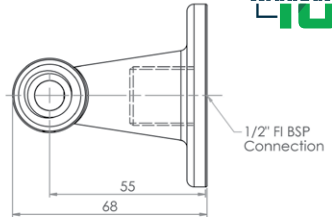

Accessories & Spare Parts

GUARDIAN[®] TAPWARE

Wall Elbow & Bench Outlet

T-3MWELB-C - Wall Elbow

T-3M2927-AR - Bench Outlet

- Full S/S Construction
- 1/2" FI BSP Inlet
- 3/8" FI BSP Riser Connection

Top

Side