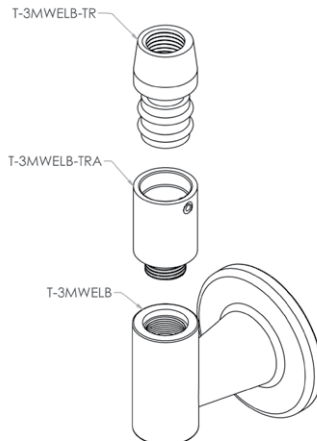

Accessories & Spare Parts

GUARDIAN[®] TAPWARE

Wall Elbow & Bench Outlet

T-3MWELB-C - Wall Elbow

T-3M2927-AR - Bench Outlet

- Full S/S Construction
- 1/2" FI BSP Inlet
- 3/8" FI BSP Riser Connection

Top

Side

T-3M2927-AR

*Exclusions apply

3monkeez.com.au