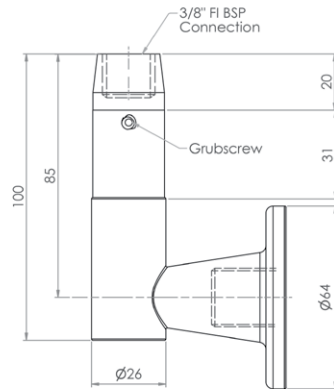

Accessories & Spare Parts

GUARDIAN[®] TAPWARE

Wall Elbow & Bench Outlet

T-3MWELB-C - Wall Elbow

T-3M2927-AR - Bench Outlet

- Full S/S Construction
- 1/2" FI BSP Inlet
- 3/8" FI BSP Riser Connection

Top

Side

T-3M2927-AR

*Exclusions apply

3monkeez.com.au