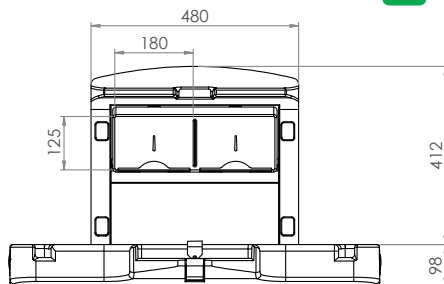

Washroom Accessories

Baby Change Station

WA-BCS-H (HORIZONTAL BABY CHANGE STATION)

- Manufactured from Anti-bacterial HDPE, Which Helps Reduce Cross-contamination.
- Inbuilt Shelf
- 855mmW x 578mmH x 112mmD