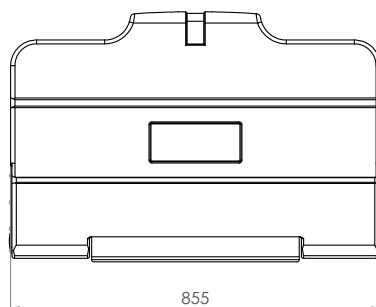

Washroom Accessories

Baby Change Station

WA-BCS-H (HORIZONTAL BABY CHANGE STATION)

- Manufactured from Anti-bacterial HDPE, Which Helps Reduce Cross-contamination.
- Inbuilt Shelf
- 855mmW x 578mmH x 112mmD