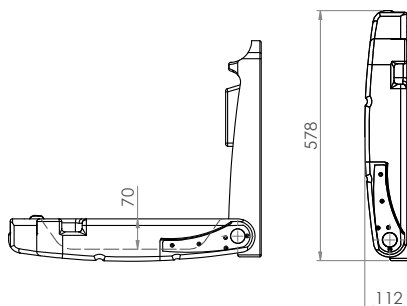

Washroom Accessories

Baby Change Station

WA-BCS-H (HORIZONTAL BABY CHANGE STATION)

- Manufactured from Anti-bacterial HDPE, Which Helps Reduce Cross-contamination.
- Inbuilt Shelf
- 855mmW x 578mmH x 112mmD