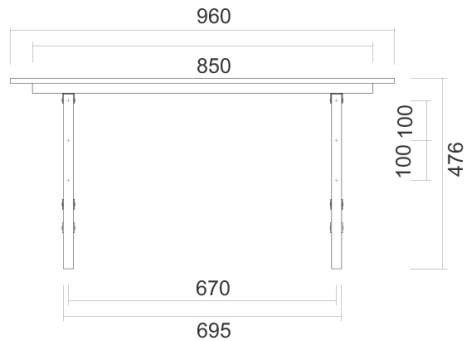

Washroom Accessories

Folding Shower Seat

WA-FSS

(FOLDING SHOWER SEAT)

- AS1428 Compliant
- One Piece High Pressure 13mm Laminate Seat with 3 Drainage Slots
- Fold Away Legs for Increased Support
- 25mm S/S Tube Legs & Frame
- 960mmL x 360mmW