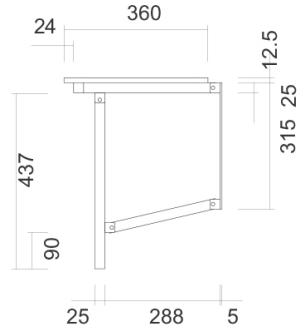

Washroom Accessories

Folding Shower Seat

WA-FSS

(FOLDING SHOWER SEAT)

- AS1428 Compliant
- One Piece High Pressure 13mm Laminate Seat with 3 Drainage Slots
- Fold Away Legs for Increased Support
- 25mm S/S Tube Legs & Frame
- 960mmL x 360mmW