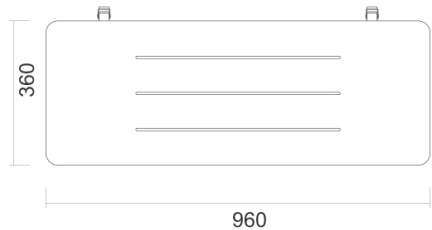

Washroom Accessories

Folding Shower Seat

WA-FSS

(FOLDING SHOWER SEAT)

- AS1428 Compliant
- One Piece High Pressure 13mm Laminate Seat with 3 Drainage Slots
- Fold Away Legs for Increased Support
- 25mm S/S Tube Legs & Frame
- 960mmL x 360mmW