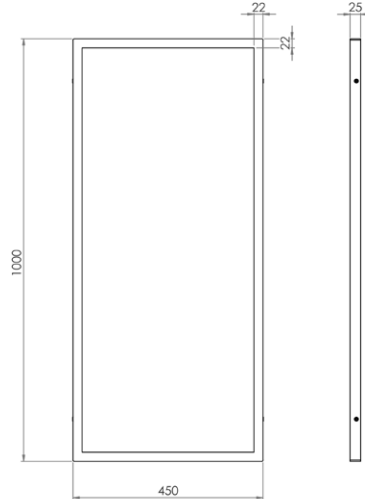

### WA-MIR-DC (DISABLED COMPLIANT MIRROR)

- AS1428 Compliant
- Satin Stainless Steel Frame with 6mm Thick Plate Glass
- Wall Brackets Secured with Anti-vandal Screws
- 450mmW x 1000mmH

\*Exclusions apply