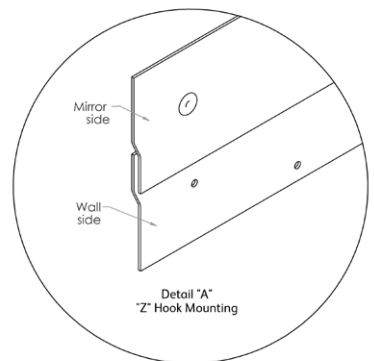

## Disabled Compliant Mirror

### WA-MIR-DC (DISABLED COMPLIANT MIRROR)

- AS1428 Compliant
- Satin Stainless Steel Frame with 6mm Thick Plate Glass
- Wall Brackets Secured with Anti-vandal Screws
- 450mmW x 1000mmH

\*Exclusions apply